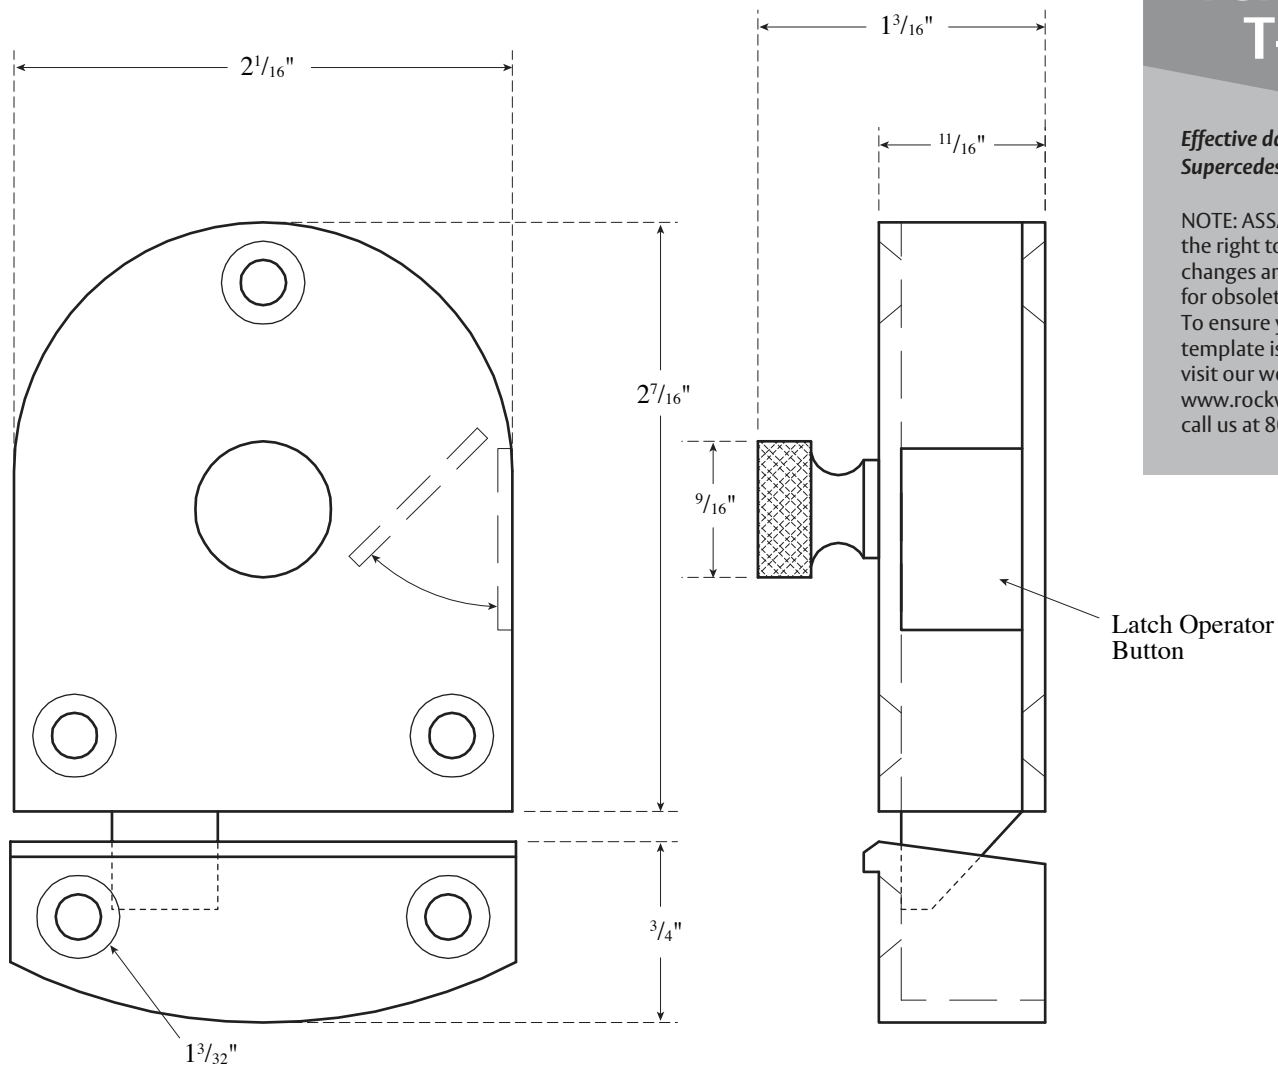

Architectural Door Accessories

ASSA ABLOY

Rockwood 602 Secret Gate Latch

The global leader in
door opening solutions

NOT TO SCALE

Template T-602

Effective date: January 1, 2017
Supersedes: All Previous

NOTE: ASSA ABLOY reserves the right to make product changes and is not responsible for obsolete template errors. To ensure your template is current, please visit our website at www.rockwoodmfg.com or call us at 800-458-2424

MATERIAL:
Cast Brass

FASTENERS NOTE:
5 ea. #7 x $1\frac{1}{4}$ " Oval Head Wood Screws

Door handing can be changed by removing knob, turning over latch housing and inserting knob in other side.