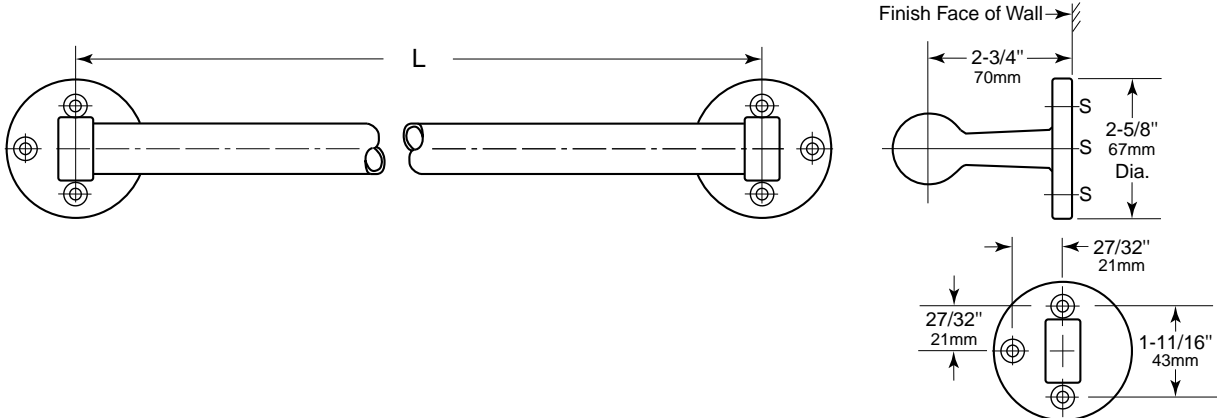

HEAVY DUTY TOWEL BAR

TB SERIES

TB-1 for 12" (305mm) towel bar
TB-2 for 18" (457mm) towel bar
TB-3 for 24" (609mm) towel bar
TB-4 for 30" (762mm) towel bar

CONSTRUCTION:

Bar fabricated of 18-gauge (1.2mm) type 304 stainless tubing with satin-finish and having 1" (25mm) diameter. Heavy satin chrome solid brass posts provided with mounting.

Towel Bar shall be Model _____ (insert model number) of Gamco Commercial Restroom Accessories, One Gamco Place, Durant, OK, 74701-1910