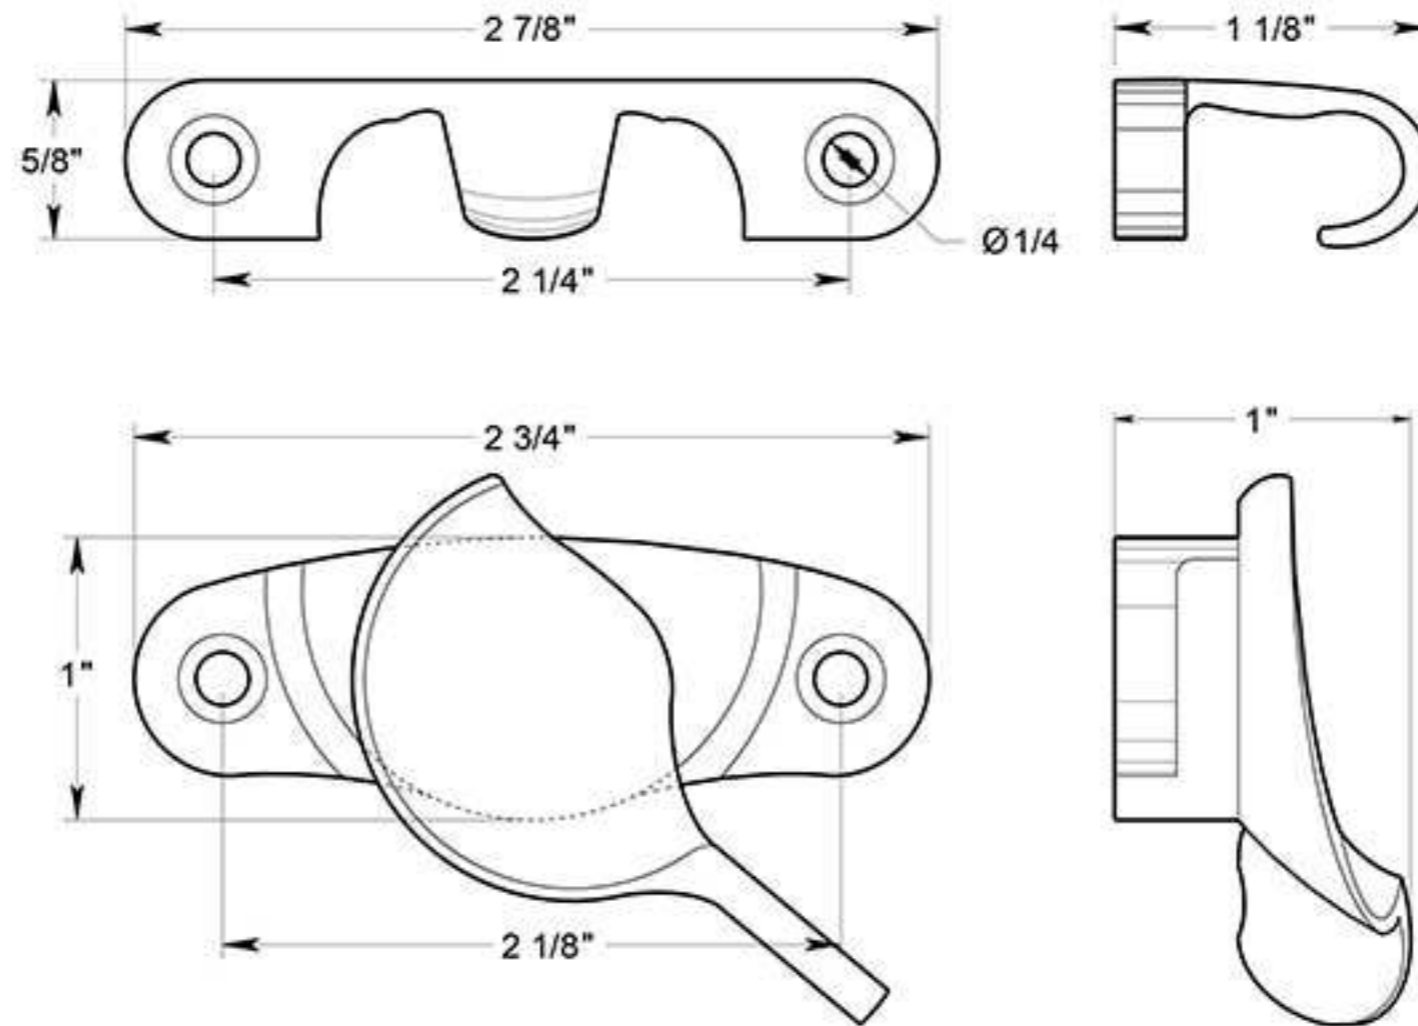

# WLS9

2-3/4" WINDOW SASH LOCK / SOLID BRASS

DRAWING NOT TO SCALE

NOTE: Deltana reserves the right to constantly improve its products and is not responsible for differences between the product in-hand and the specifications contained in this drawing. We do not recommend to pre-drill holes or pre-cut woods or metals based on the drawing information if the veracity of the specifications has not been proven by the live product.